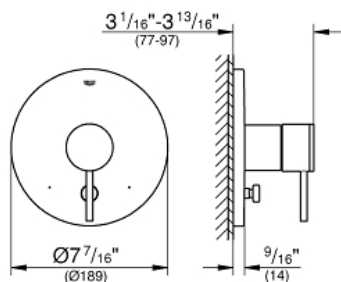

ATRIO  
Dual Function Pressure Balance  
Trim with Control Module

MODEL # 19867003

Pure Freude  
an Wasser

GROHE

**Product Description:**

ATRIO

Dual Function Pressure Balance Trim with Control Module

**Standard Specification:**

- For shower/tubs with non-diverter tub spout or for 2 shower outlet applications
- Integrated volume control
- 2-way diverter function
- 1 axis operation
- For use with GrohSafe rough-in valves (35 015), (35 064), (35 065), (35 066)
- 5.3 gpm (20 l/min) at 45 psi (bottom outlet)
- 2.9 gpm (11 l/min) at 45 psi (top outlet)
- ABS trim plate
- GROHE StarLight chrome finish

**Applicable Codes & Standards:**

- ASME A112.18.1/CSA B125.1

**Color:**

- 19867003 StarLight Chrome